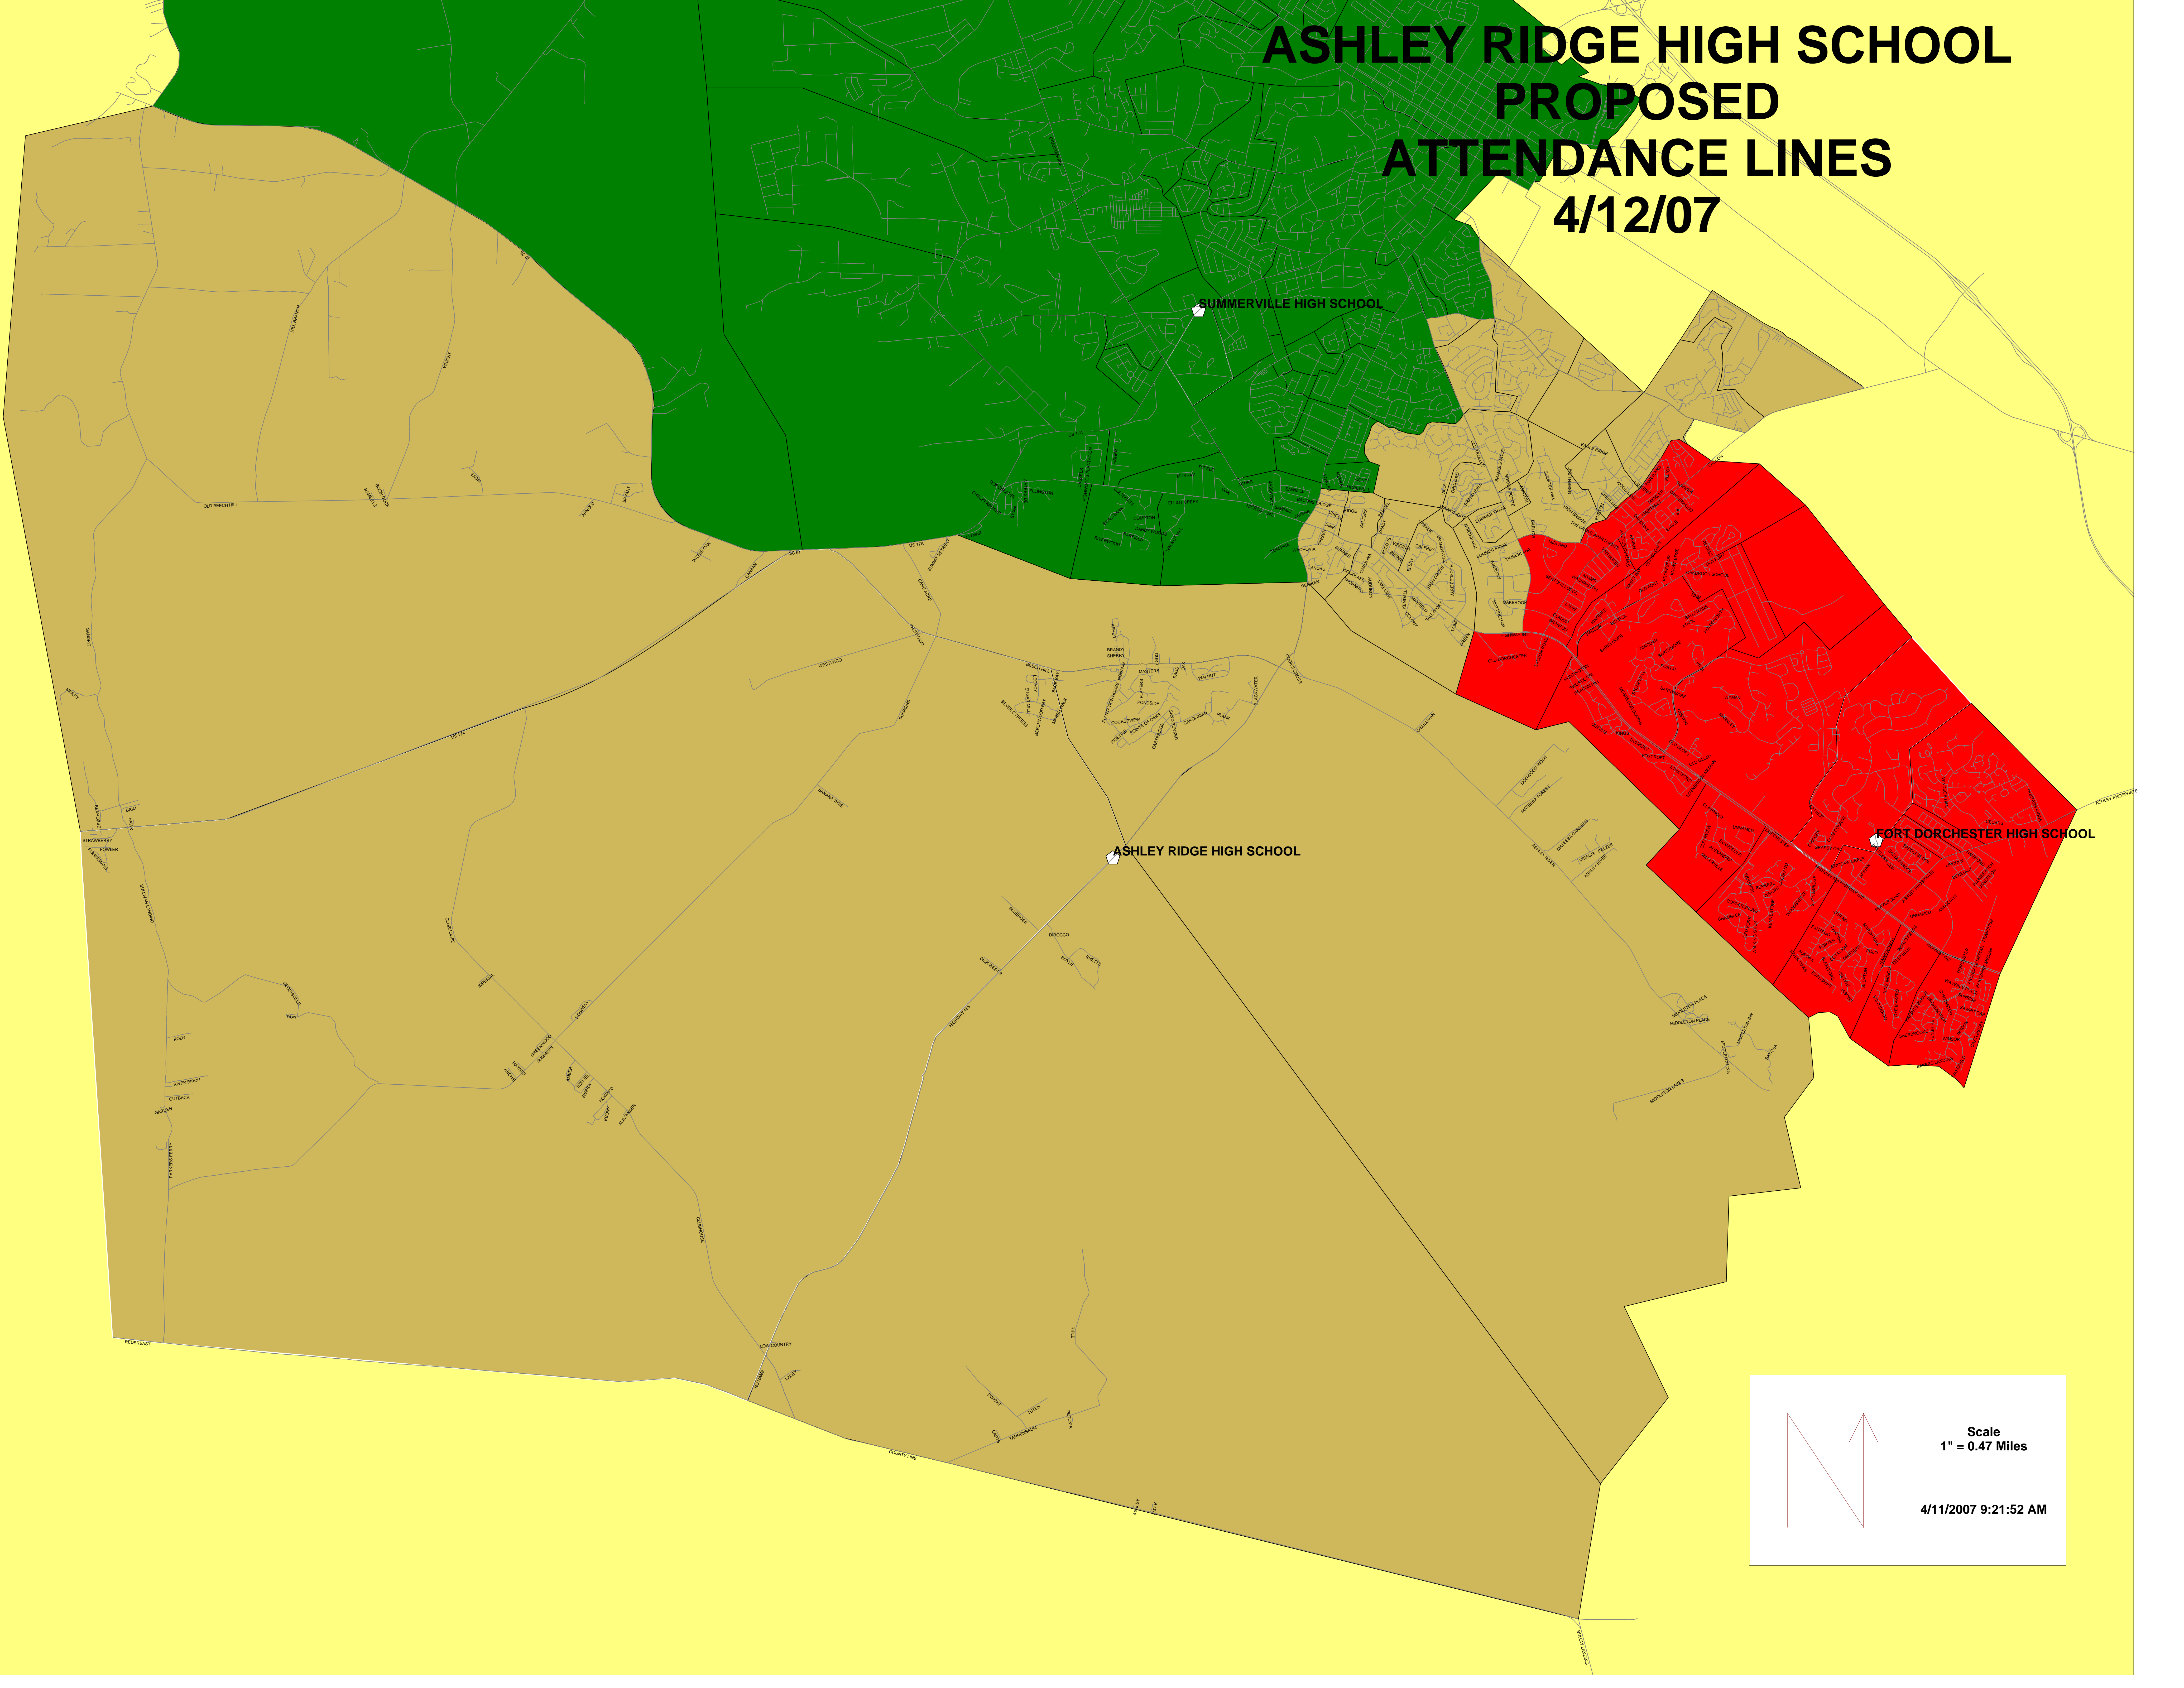

ASHLEY RIDGE HIGH SCHOOL PROPOSED ATTENDANCE LINES 4/12/07

SUMMERVILLE HIGH SCHOOL

ASHLEY RIDGE HIGH SCHOOL

FORT DORCHESTER HIGH SCHOOL

Scale
1" = 0.47 Miles

4/11/2007 9:21:52 AM